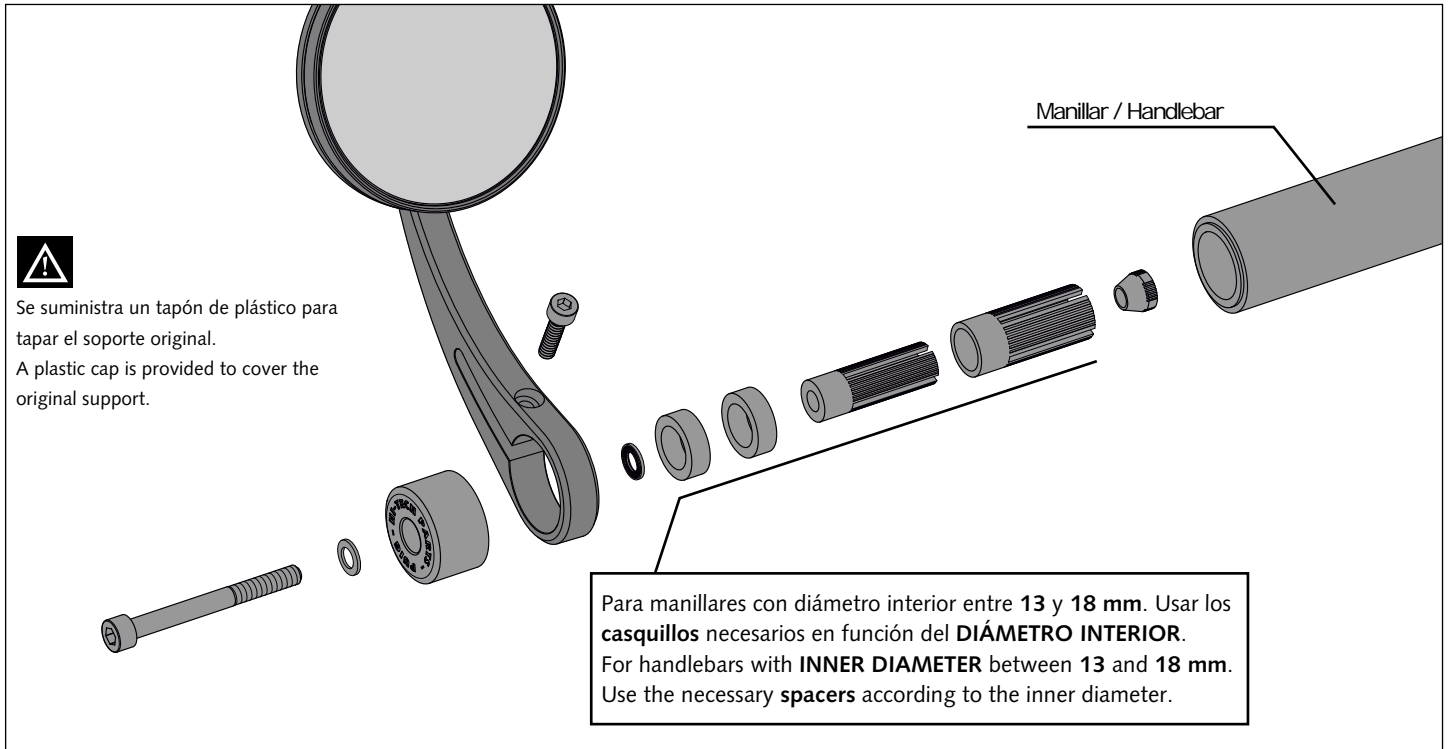

RETROVISOR UNIVERSAL GRAND TRACKER
GRAND TRACKER UNIVERSAL REARVIEW

Ref.: 9691N

RETROVISOR UNIVERSAL GRAND TRACKER
GRAND TRACKER UNIVERSAL REARVIEW

Ref.: 9691N