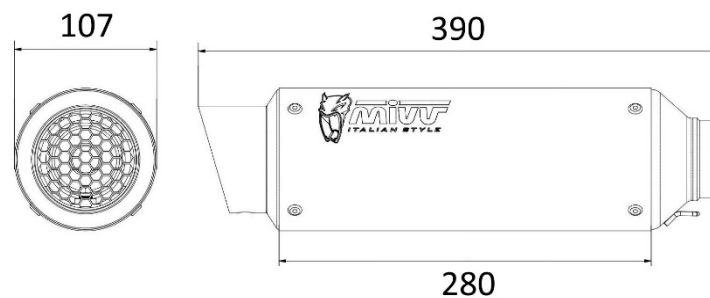

# Technical specifications

### Characteristics

Body material	Carbon
Front end cap material	Stainless steel
Rear end cap material	Stainless steel
Material of the inside of the silencer	Stainless steel
Link pipe material	Stainless steel
Type of attachment to the frame	Stainless steel screwed bracket
Total body length (mm)	280 mm
Internal diameter of the silencer coupling (mm)	Ø 55
Presence of dB-Killer	Yes
Silencer weight	1,70 kg