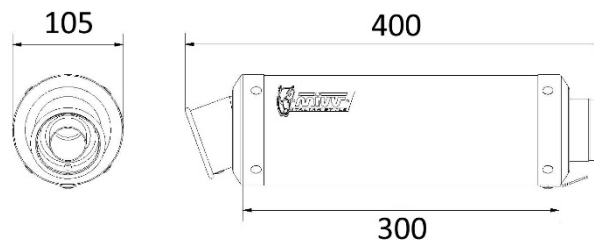

Technical specifications

GP CARBON

Characteristics

Body material	Carbon
Front end cap material	Stainless steel
Rear end cap material	Stainless steel
Material of the inside of the silencer	Stainless steel
Link pipe material	Stainless steel
Type of attachment to the frame	Stainless steel bracket
Total body length (mm)	300 mm
Internal diameter of the silencer coupling (mm)	Ø 55
Presence of dB-Killer	Yes
Silencer weight	1,40 kg